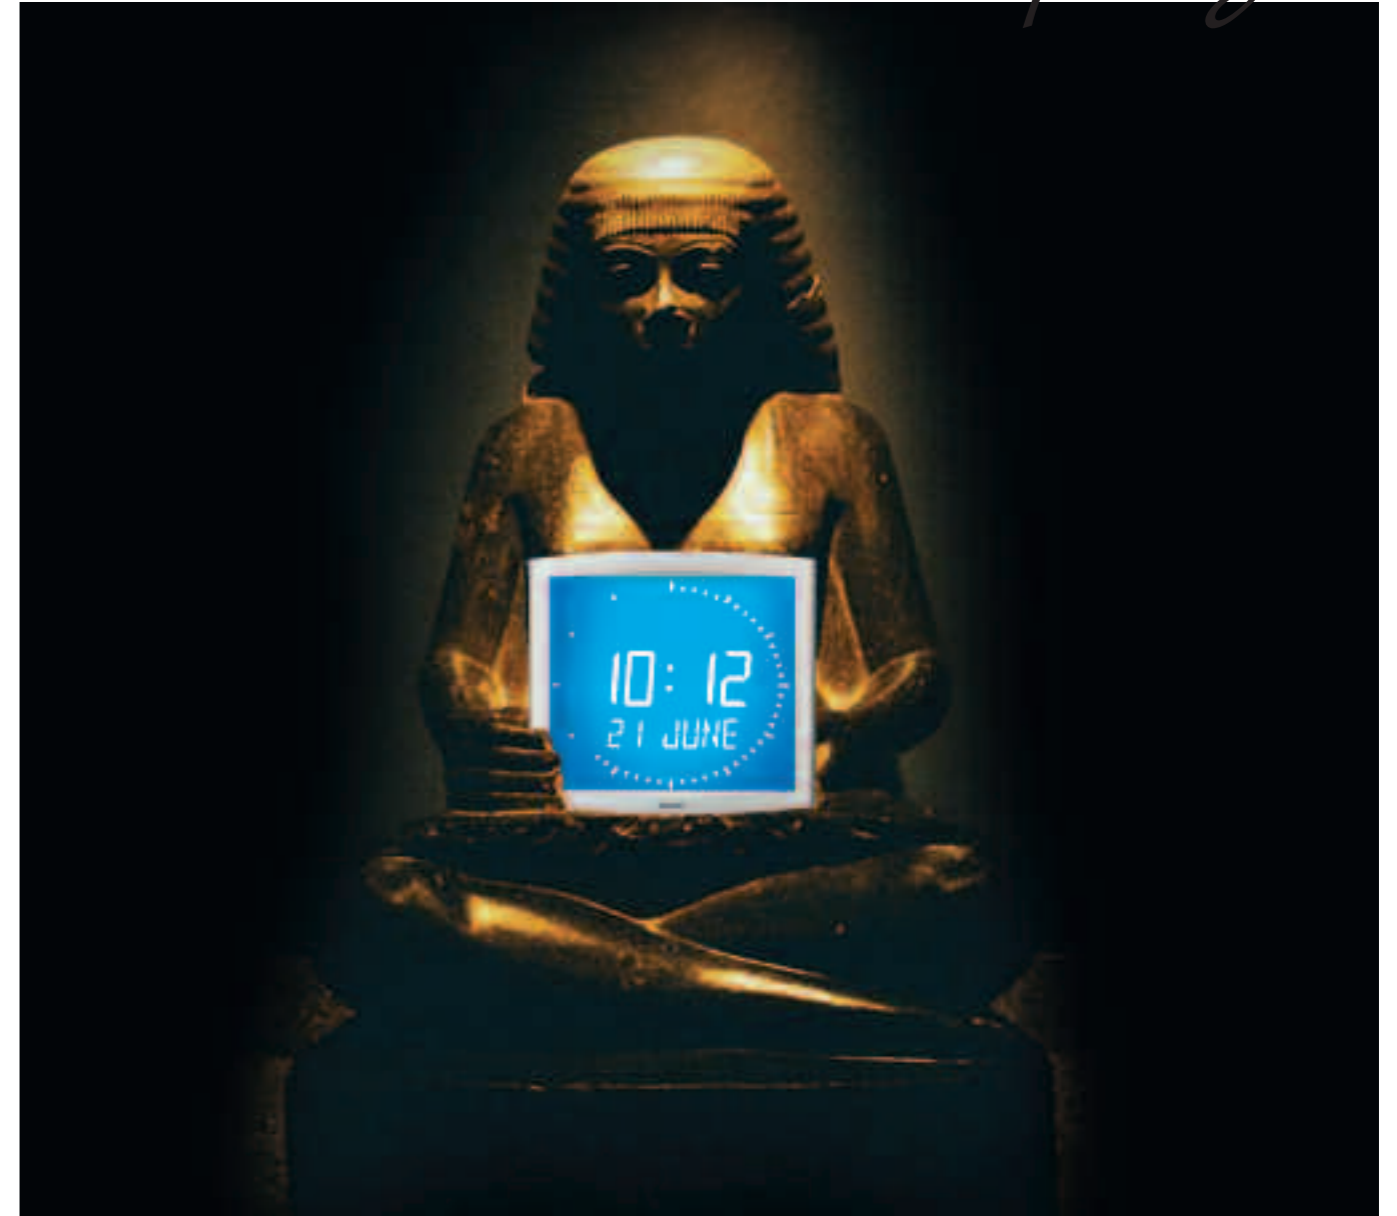

Options and mounting accessories

■ Table bracket

■ Double sided bracket

■ Recessed mounted plate

Dimensions in mm

Opalys 7

Opalys 14

Opalys Date / Ellipse

Opalys

Backlighting
LCD clocks

Bodet

PO BOX 1
49340 TREMENTINES
FRANCE

Tel. (33) 2 41 71 72 00
Fax (33) 2 41 71 72 02
E-mail: export@bodet.com
Internet: www.bodet.com

Technical features and
aesthetical aspects
are subject to change
without notice

Bodet