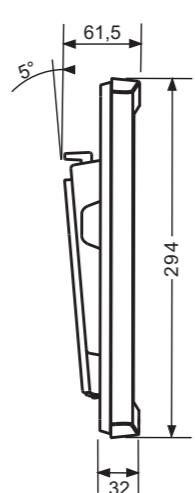

Opalys Date / Ellipse