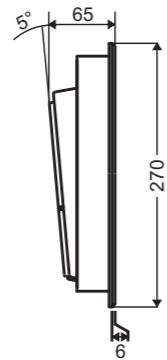

Options and mounting accessories

■ Table bracket

■ Double sided bracket

■ Recessed mounted plate

Dimensions in mm

Opalys 7

Opalys 14

Opalys Date / Ellipse

Opalys

Backlighting
LCD clocks

Bodet

PO BOX 1
49340 TREMENTINES
FRANCE

Tel. (33) 2 41 71 72 00
Fax (33) 2 41 71 72 02
E-mail: export@bodet.com
Internet: www.bodet.com

Technical features and
aesthetical aspects
are subject to change
without notice

Bodet