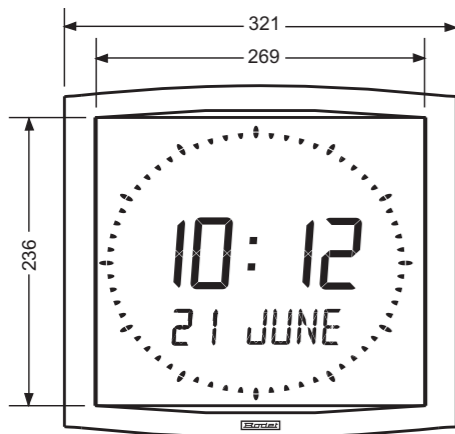

Opalys Date / Ellipse