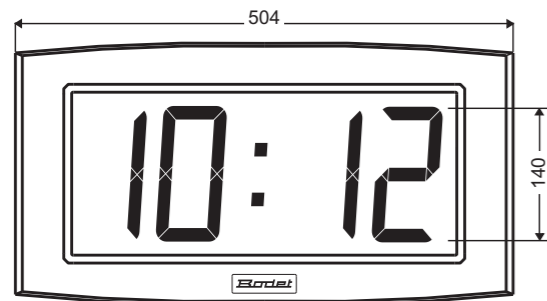

Options and mounting accessories

■ Table bracket

■ Double sided bracket

■ Recessed mounted plate

Dimensions in mm

Opalys 7

Opalys 14

Opalys Date / Ellipse

Opalys

Backlighting
LCD clocks

Bodet

PO BOX 1
49340 TREMENTINES
FRANCE

Tel. (33) 2 41 71 72 00
Fax (33) 2 41 71 72 02
E-mail: export@bodet.com
Internet: www.bodet.com

Technical features and
aesthetical aspects
are subject to change
without notice

Bodet