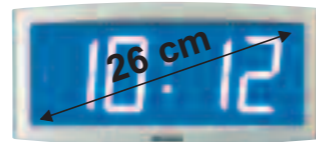

Dimensions in mm

Opalys 7