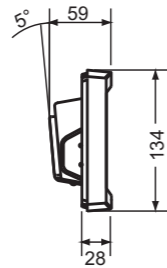

Dimensions in mm

Opalys 7