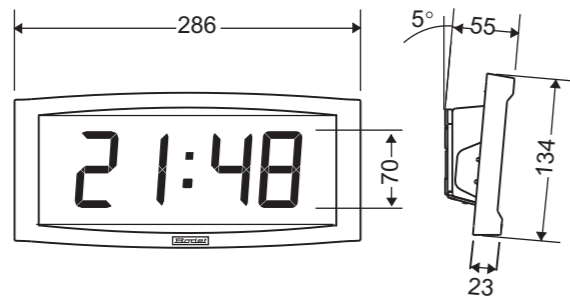

Dimensions in mm

Cristalys 7