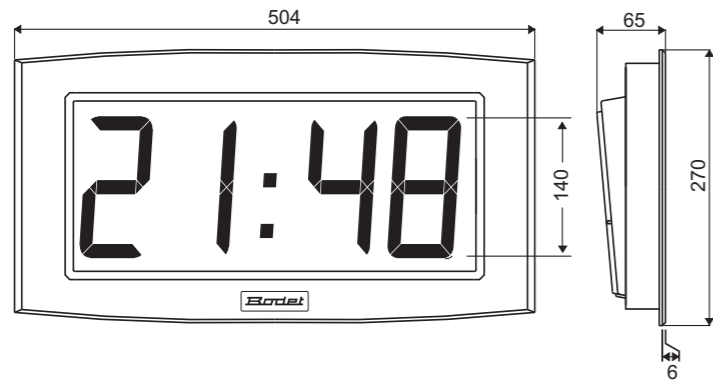

Cristalys 17