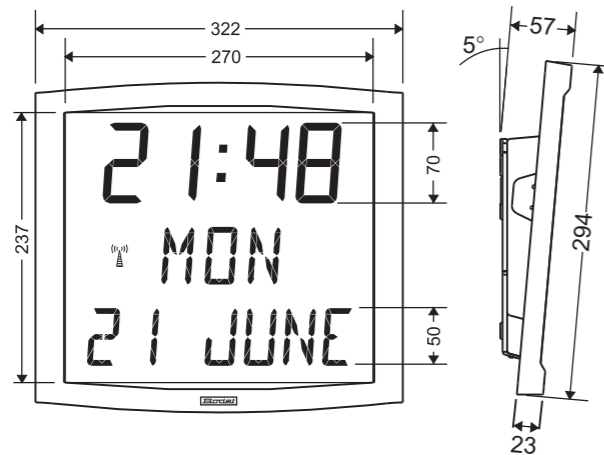

Cristalys Date

Cristalys Ellipse