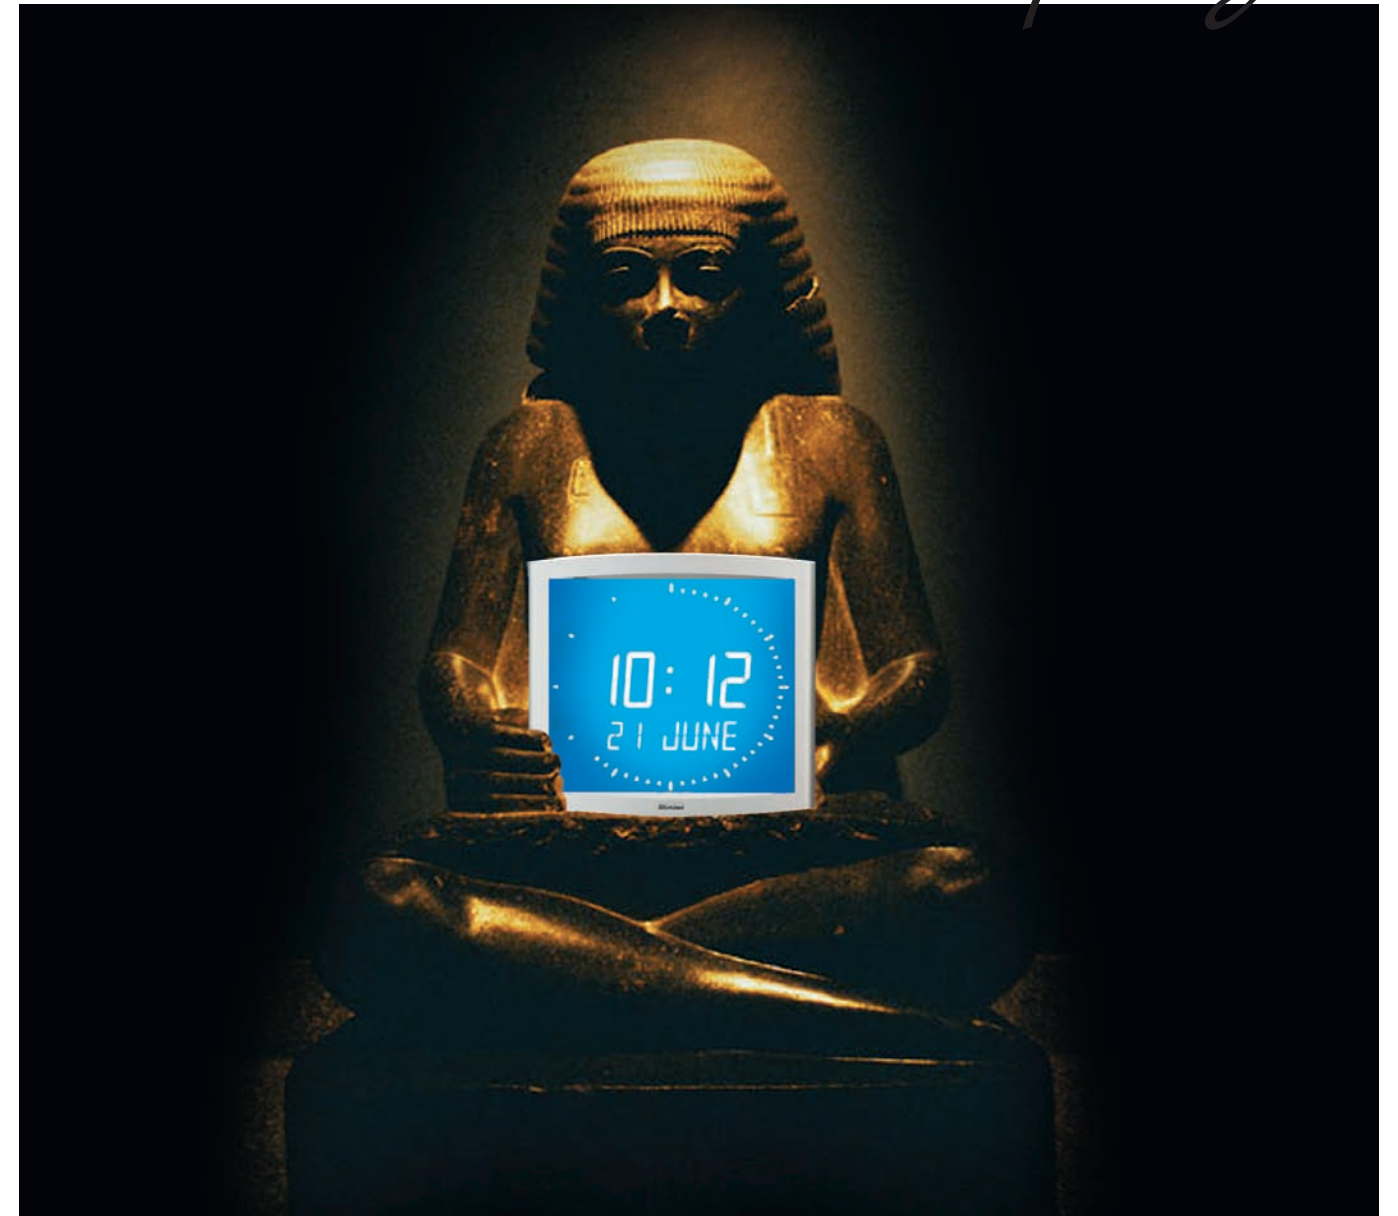

Options and mounting accessories

■ Table bracket

■ Double sided bracket

■ Recessed mounted plate

Dimensions in mm

Opalys 7

Opalys 14

Opalys Date / Ellipse

Opalys

Backlighting
LCD clocks

PO BOX 1
49340 TREMENTINES
FRANCE

Tel. (33) 2 41 71 72 00
Fax (33) 2 41 71 72 02
E-mail: export@bodet.com
Internet: www.bodet.com

Sprinkler - 02 41 55 05 35 - Ref. 653591 E0909