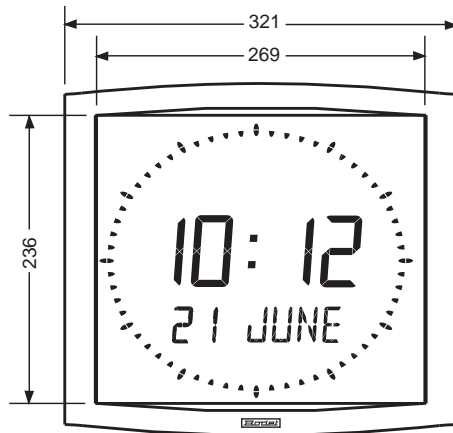

Opalys Date / Ellipse