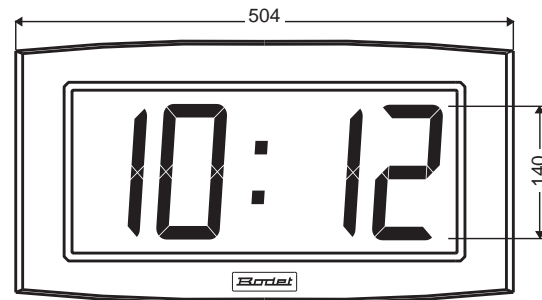

Options and mounting accessories

■ Table bracket

■ Double sided bracket

■ Recessed mounted plate

Dimensions in mm

Opalys 7

Opalys 14

Opalys Date / Ellipse

Opalys

Backlighting
LCD clocks

PO BOX 1
49340 TREMENTINES
FRANCE

Tel. (33) 2 41 71 72 00
Fax (33) 2 41 71 72 02
E-mail: export@bodet.com
Internet: www.bodet.com

Sprinkler - 02 41 55 05 35 - Ref. 653591 E0909