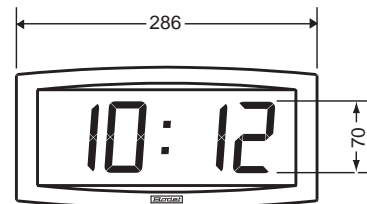

Dimensions in mm

Opalys 7