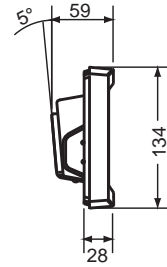

Dimensions in mm

Opalys 7