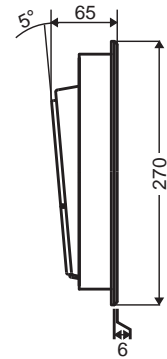

Options and mounting accessories

■ Table bracket

■ Double sided bracket

■ Recessed mounted plate

Dimensions in mm

Opalys 7

Opalys 14

Opalys Date / Ellipse

Opalys

Backlighting
LCD clocks

PO BOX 1
49340 TREMENTINES
FRANCE

Tel. (33) 2 41 71 72 00
Fax (33) 2 41 71 72 02
E-mail: export@bodet.com
Internet: www.bodet.com

Sprinkler - 02 41 55 05 35 - Ref. 653591 E0909