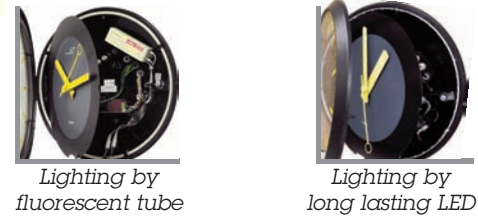

## Choice of 3 models

- 3 dial models with arabic figures or notches. White dial with black silk screen printed and black hands.

Figures Notches DIN

## 2 lighting technologies available

- Lighting by fluorescent tube or by low consumption LED.

Lighting by fluorescent tube Lighting by long lasting LED