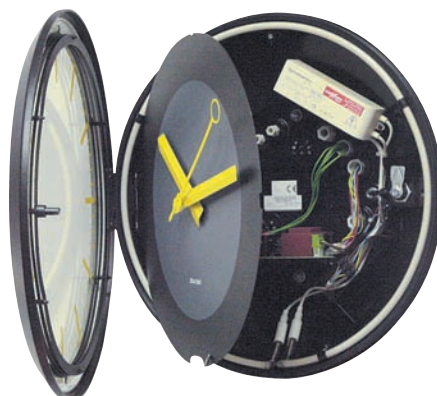

## Mounting and accessories

Profil 930/940/960/TGV Double sided. Mounting for indoor and outdoor.

Profil 930/940/TGV 930/940 Secure wall fixing bracket

Profil TGV 950/970 Double sided mounting on a chain.

Profil 960 Hinged arm system Easy and safe.

Profil TGV 950/970 Hinged opening system Easy and safe

Profil 930 Hospital Chromium plated casing